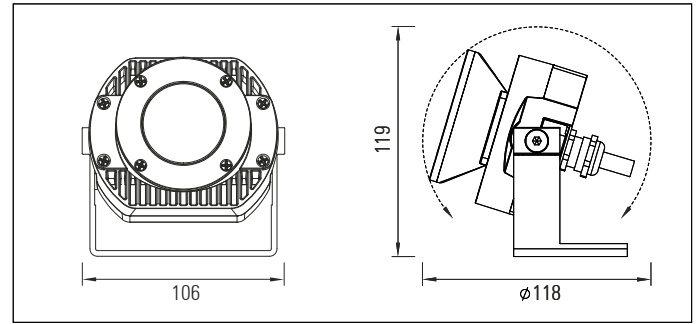

## D100 IP66 Spotlight

1 x high-power RGBW or Tunable-white LED cluster with lens  
Exterior LED spotlight range

Up to 900 Lumens per spotlight  
with all 4 LEDs on full power