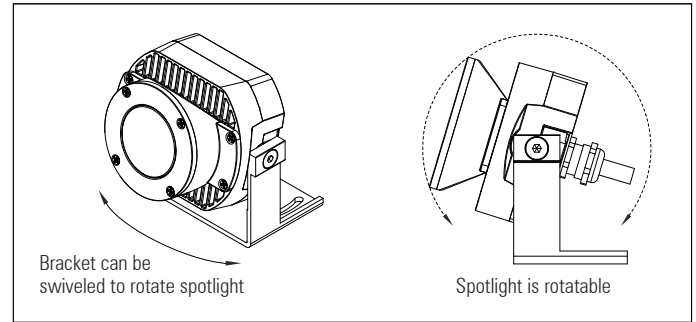

## D100 IP66 Spotlight

1 x high-power RGBW or Tunable-white LED cluster with lens  
Exterior LED spotlight range

Up to 900 Lumens per spotlight  
with all 4 LEDs on full power