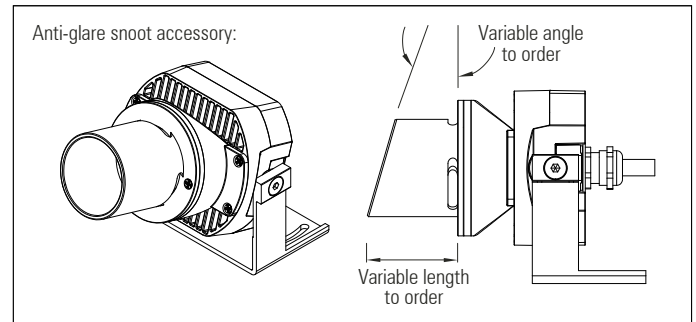

## D100 IP66 Spotlight

1 x high-power RGBW or Tunable-white LED cluster with lens  
Exterior LED spotlight range

Up to 900 Lumens per spotlight  
with all 4 LEDs on full power